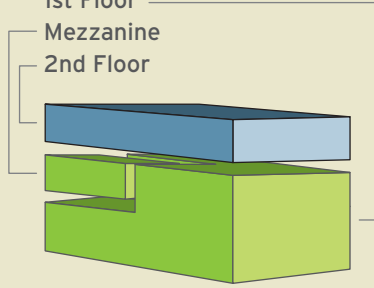

LUNCHEON

64 capacity

The Linen Building is located at:
1402 West Grove Street
Boise, Idaho 83702

Phone: (208) 385-0111
Email: info@thelinenbuilding.com

Linen Building

1st Floor
Mezzanine
2nd Floor

LINEN BUILDING