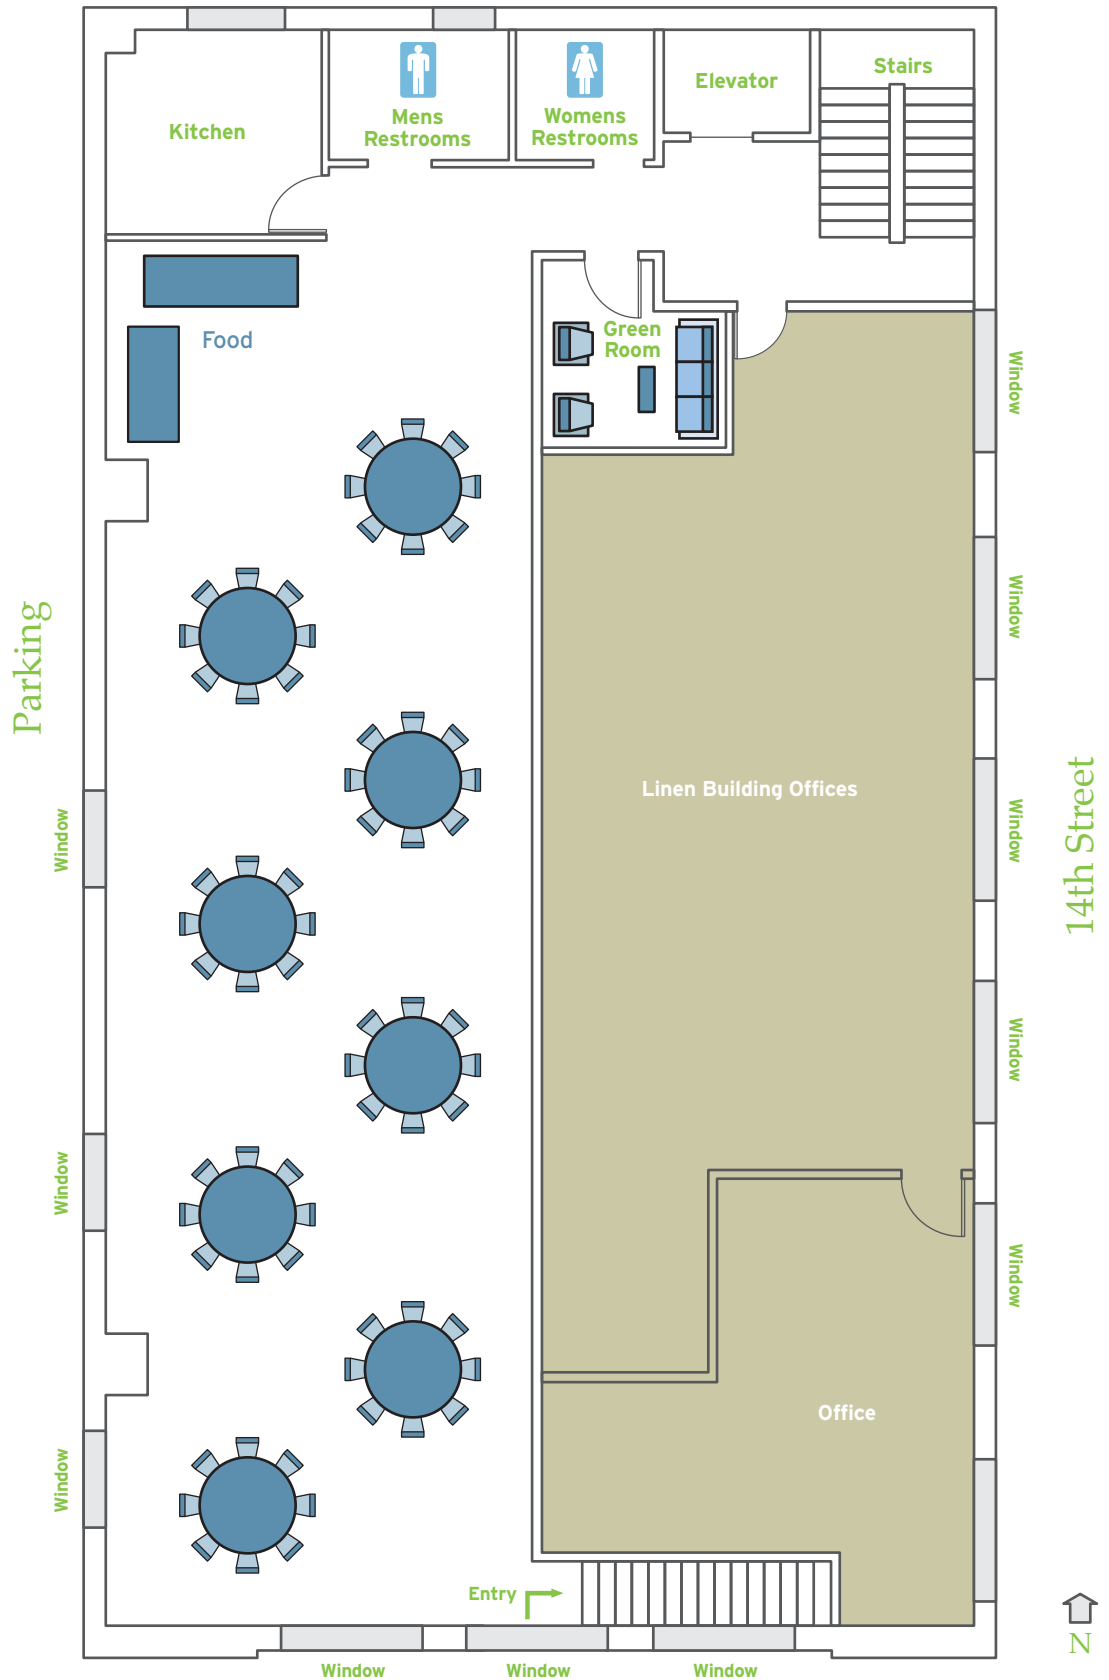

LUNCHEON

64 capacity

The Linen Building is located at:
1402 West Grove Street
Boise, Idaho 83702

Phone: (208) 385-0111
Email: info@thelinenbuilding.com

Linen Building

1st Floor
Mezzanine
2nd Floor

LINEN BUILDING

E V E N T C E N T E R

1402 West Grove Street