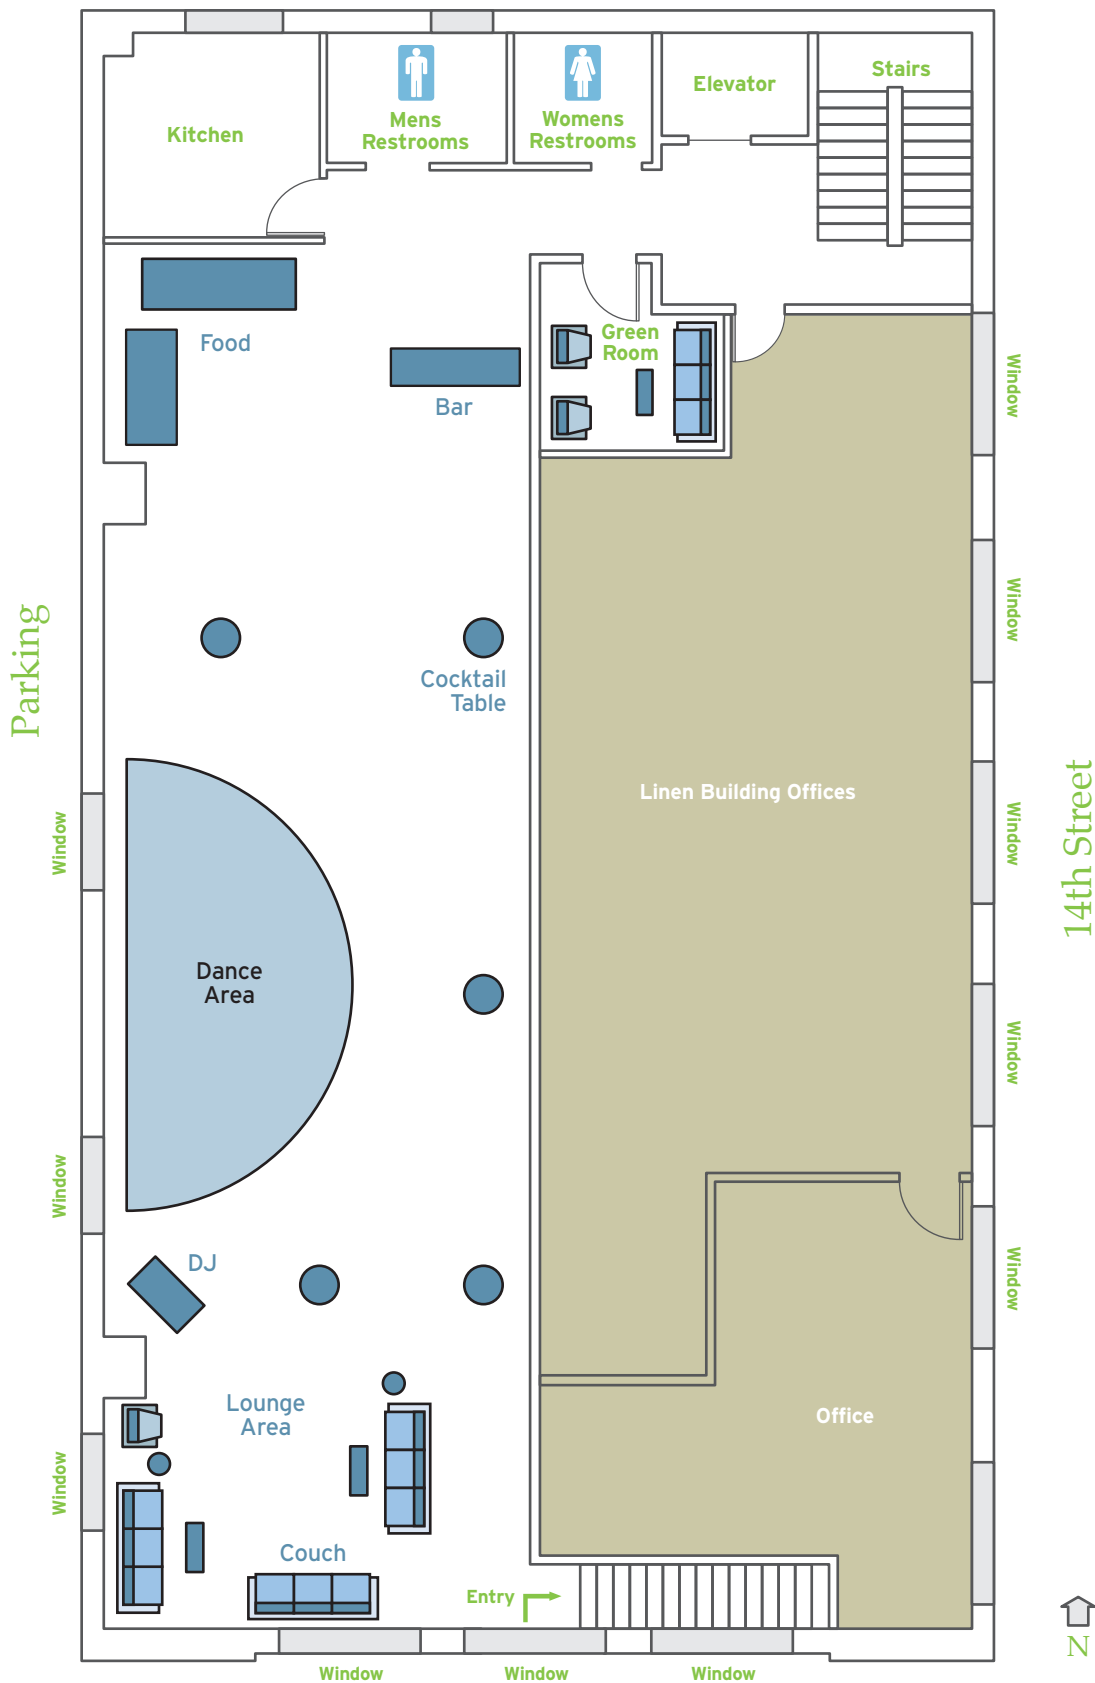

# COCKTAIL PARTY

Up to 150 capacity

The Linen Building is located at:  
1402 West Grove Street  
Boise, Idaho 83702

Phone: (208) 385-0111  
Email: info@thelinenbuilding.com

## Linen Building

1st Floor  
Mezzanine  
2nd Floor

# LINEN BUILDING

E V E N T C E N T E R

1402 West Grove Street