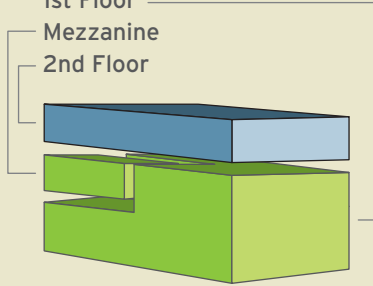

CEREMONY Theater style

Up to 175 capacity

The Linen Building is located at:
1402 West Grove Street
Boise, Idaho 83702

Phone: (208) 385-0111
Email: info@thelinenbuilding.com

Linen Building

1st Floor
Mezzanine
2nd Floor