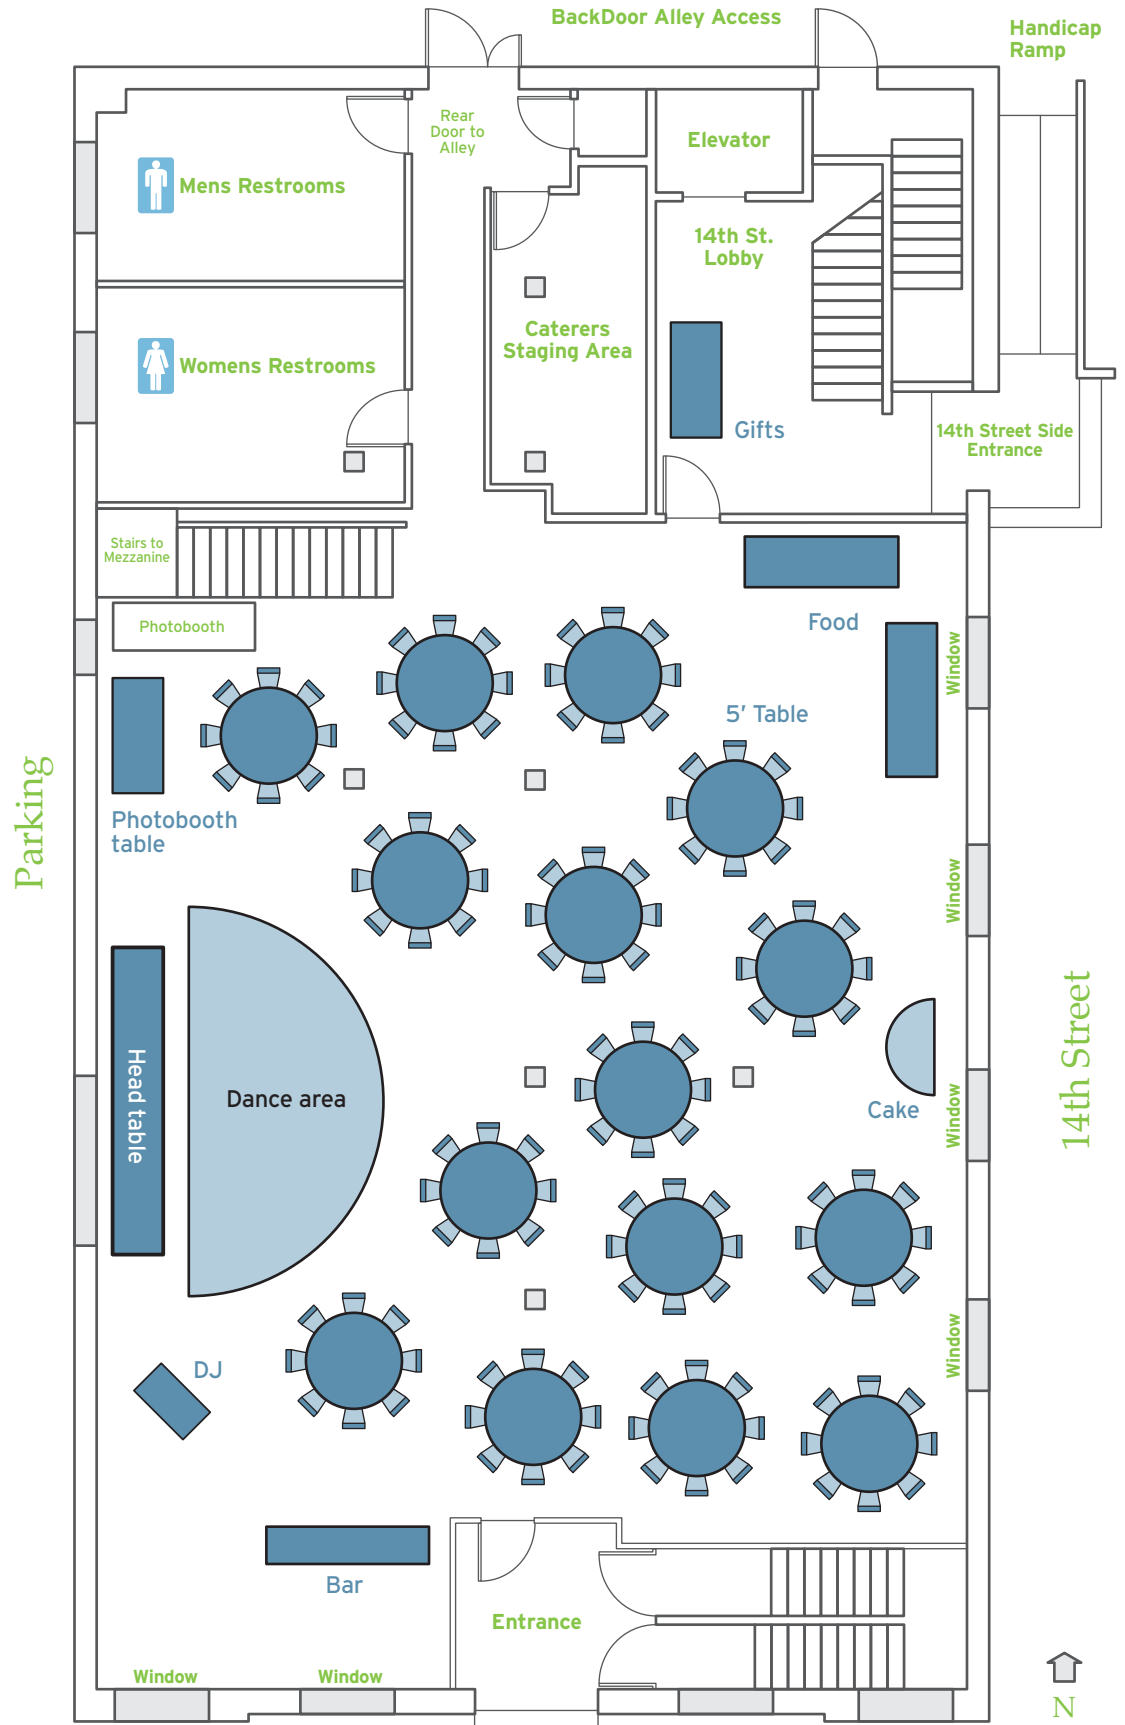

WEDDING RECEPTION

120 capacity
Up to 200 capacity

The Linen Building is located at:
1402 West Grove Street
Boise, Idaho 83702

Phone: (208) 385-0111
Email: info@thelinenbuilding.com

Linen Building

1st Floor
Mezzanine
2nd Floor

Mezzanine

-  Swivel Chair
-  Black Leather Couches
-  Small End Table

LINEN BUILDING

E V E N T C E N T E R

1402 West Grove Street