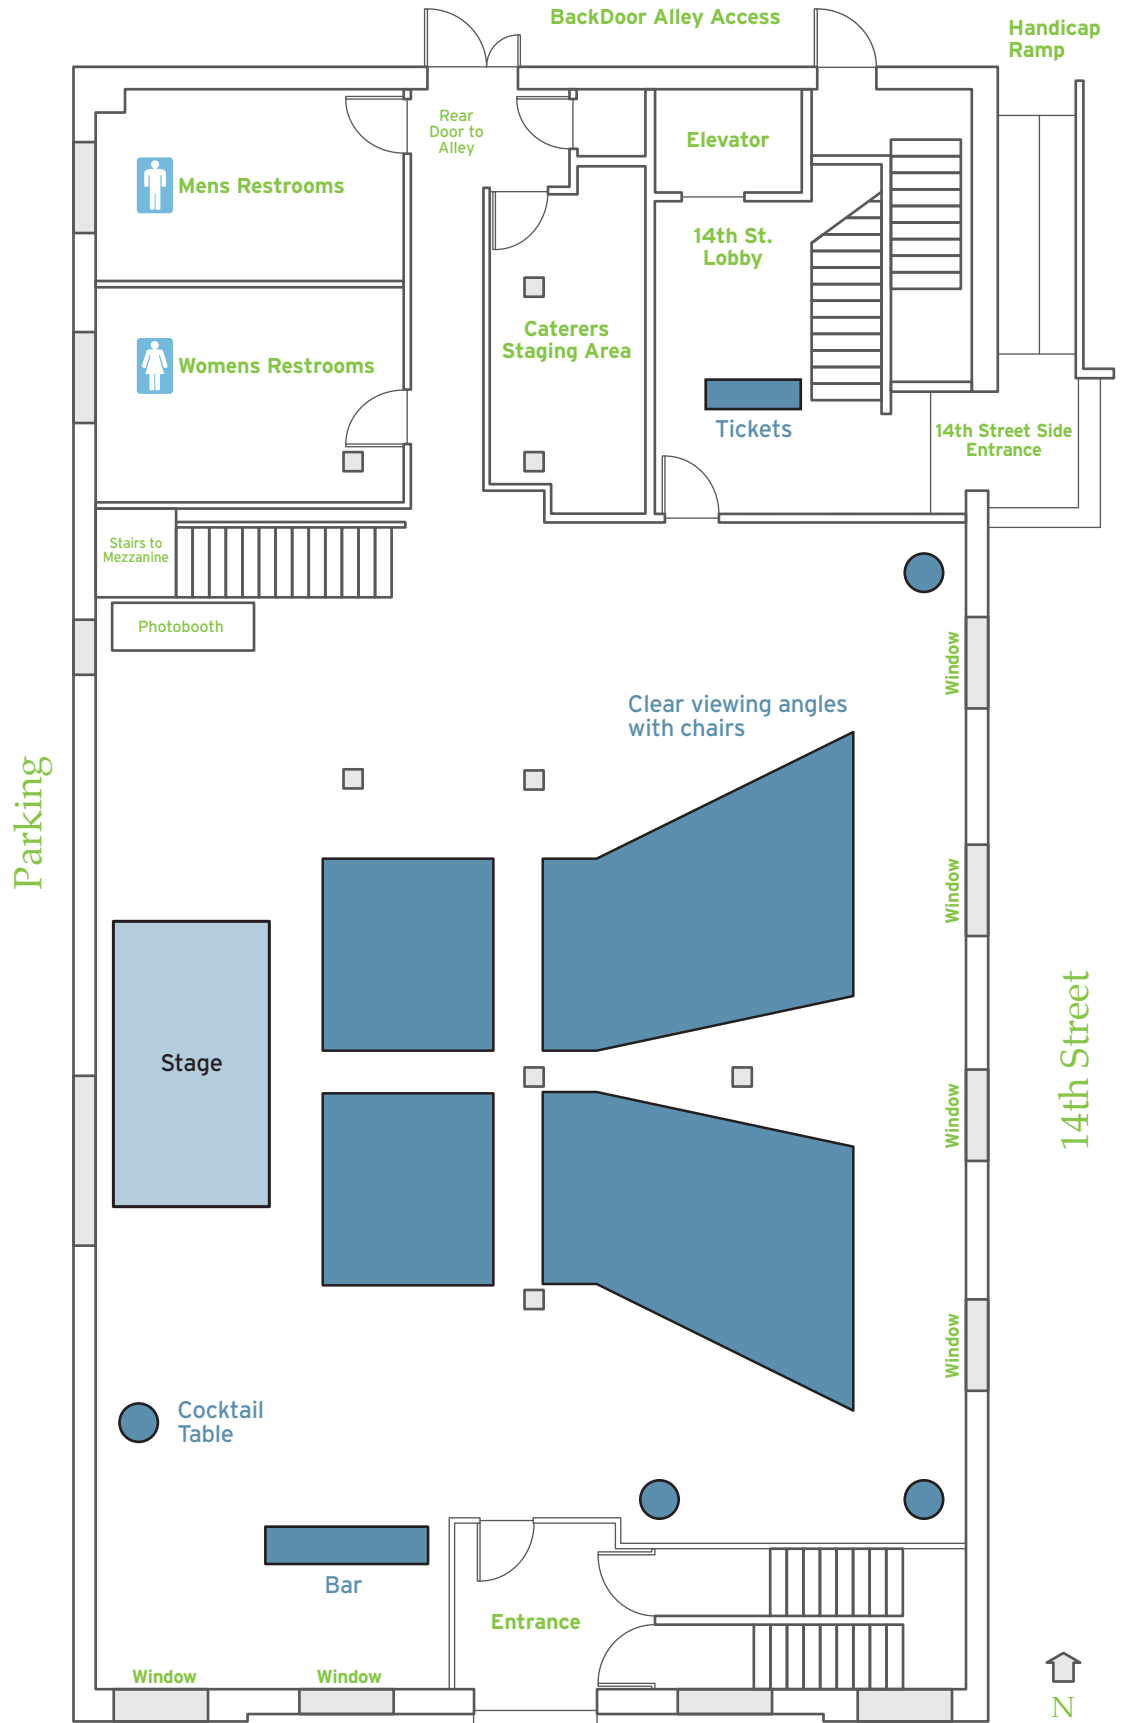

# THEATER/ CONFERENCE

200 capacity

The Linen Building is located at:  
1402 West Grove Street  
Boise, Idaho 83702

Phone: (208) 385-0111  
Email: info@thelinenbuilding.com

## Linen Building

1st Floor  
Mezzanine  
2nd Floor

## Mezzanine

-  Swivel Chair
-  Black Leather Couches
-  Small End Table

# LINEN BUILDING

E V E N T C E N T E R

1402 West Grove Street