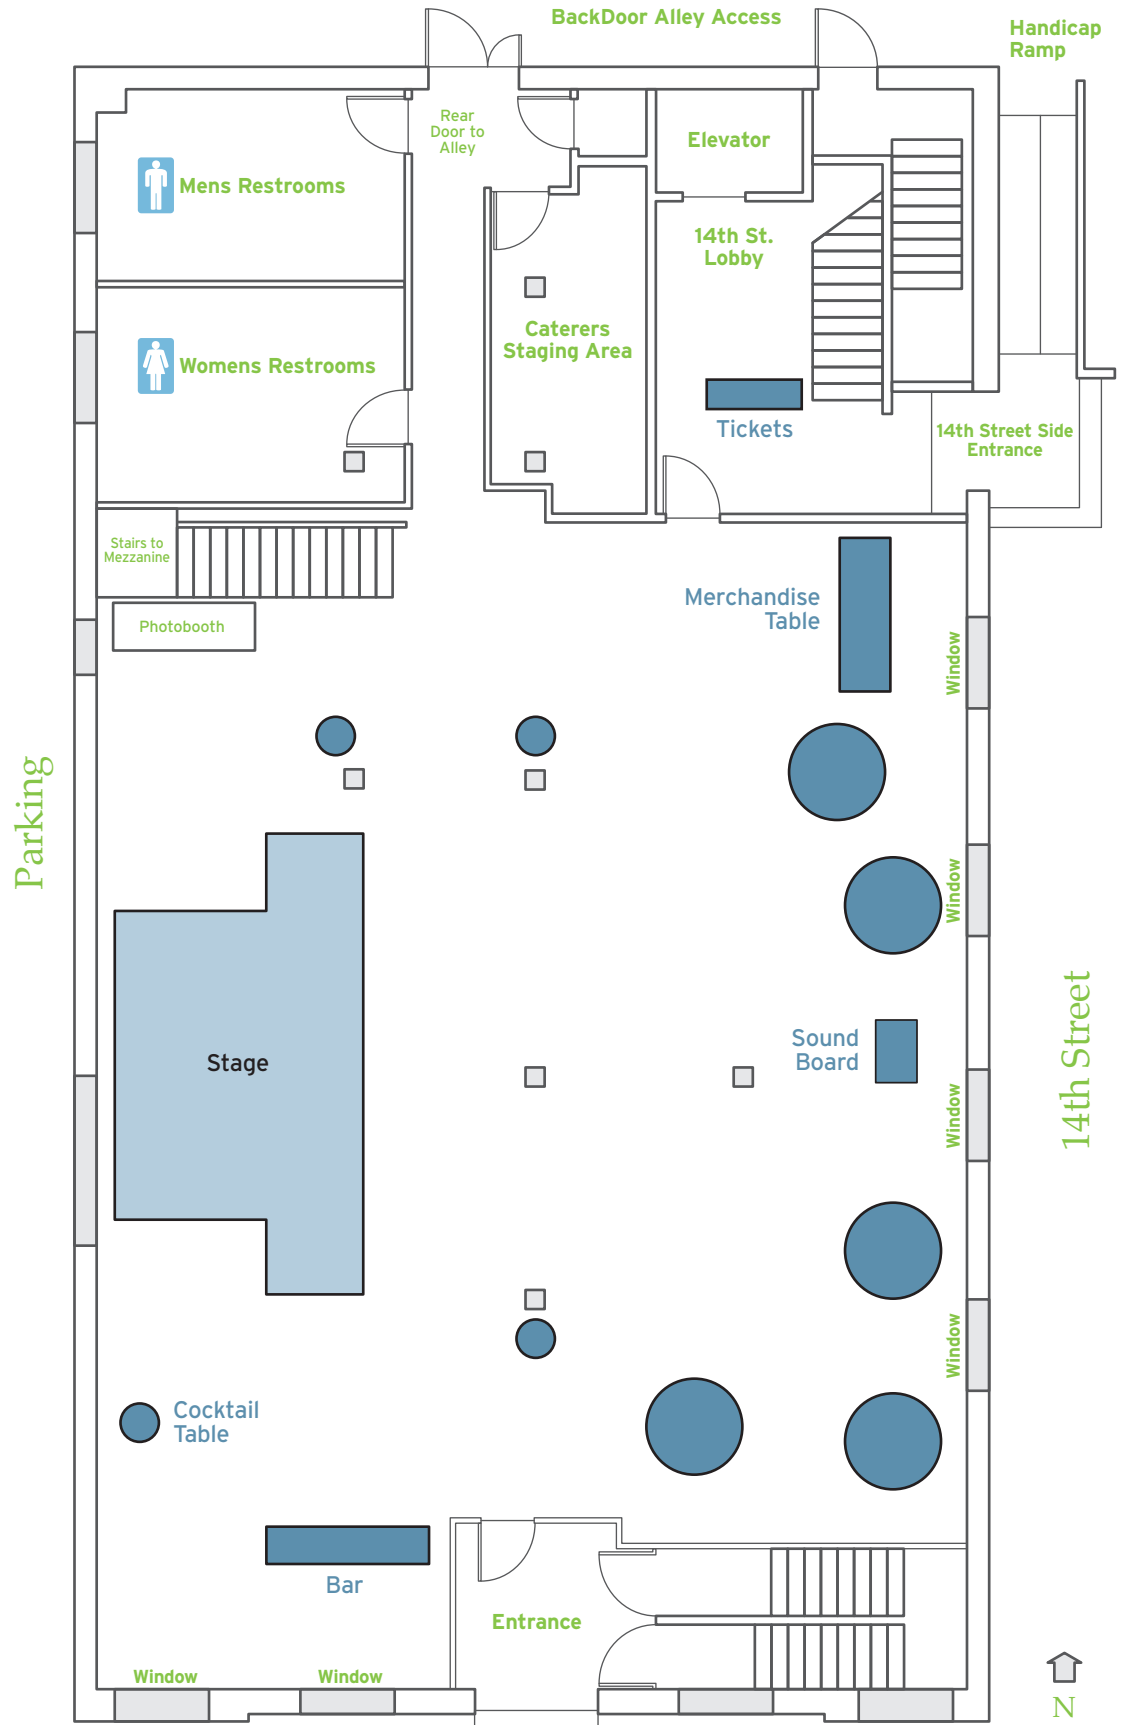

CONCERT

350 capacity

The Linen Building is located at:
1402 West Grove Street
Boise, Idaho 83702

Phone: (208) 385-0111
Email: info@thelinenbuilding.com

Linen Building

1st Floor
Mezzanine
2nd Floor

Mezzanine

-  Swivel Chair
-  Black Leather Couches
-  Small End Table

LINEN BUILDING

E V E N T C E N T E R

1402 West Grove Street

14th Street