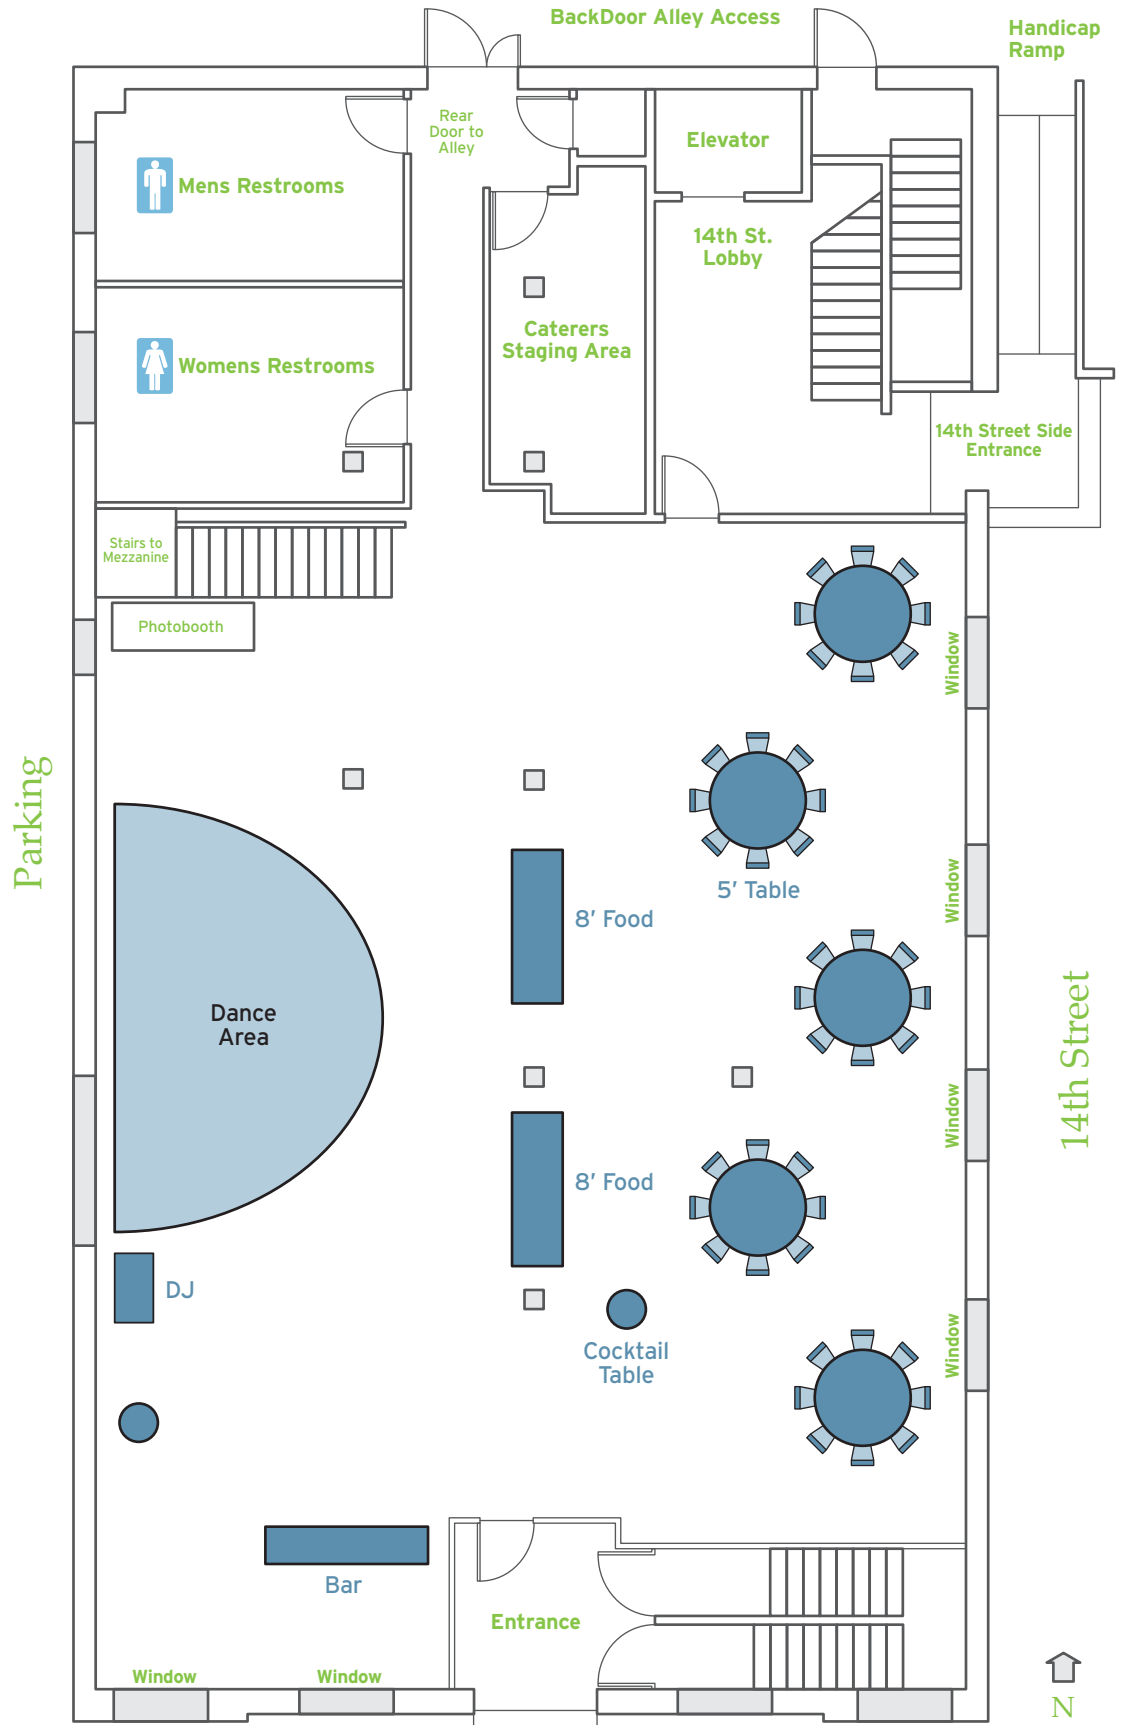

COCKTAIL PARTY

350 capacity

The Linen Building is located at:
1402 West Grove Street
Boise, Idaho 83702

Phone: (208) 385-0111
Email: info@thelinenbuilding.com

Linen Building

1st Floor
Mezzanine
2nd Floor

Mezzanine

-  Swivel Chair
-  Black Leather Couches
-  Small End Table

LINEN BUILDING

E V E N T C E N T E R

1402 West Grove Street