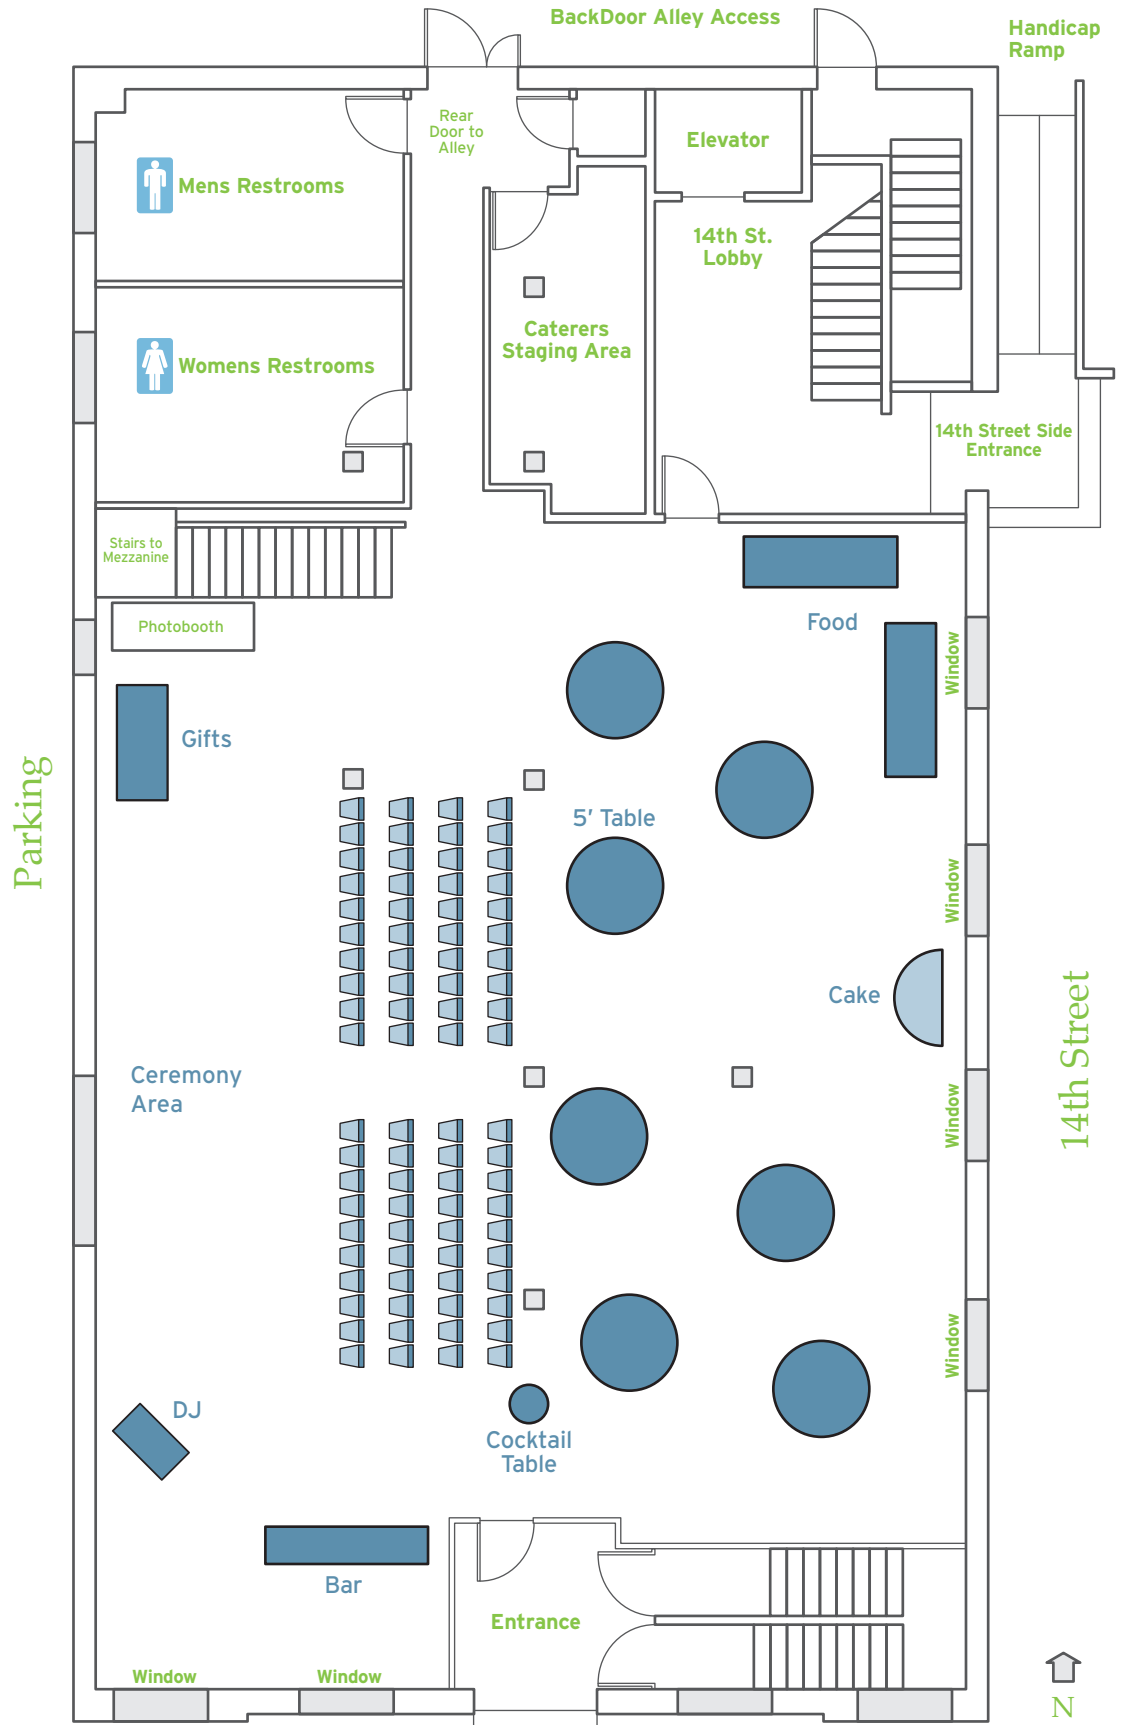

CEREMONY w/RECEPTION

Up to 200 capacity

The Linen Building is located at:
1402 West Grove Street
Boise, Idaho 83702

Phone: (208) 385-0111
Email: info@thelinenbuilding.com

Linen Building

1st Floor
Mezzanine
2nd Floor

Mezzanine

-  Swivel Chair
-  Black Leather Couches
-  Small End Table

LINEN BUILDING

E V E N T C E N T E R

1402 West Grove Street

14th Street